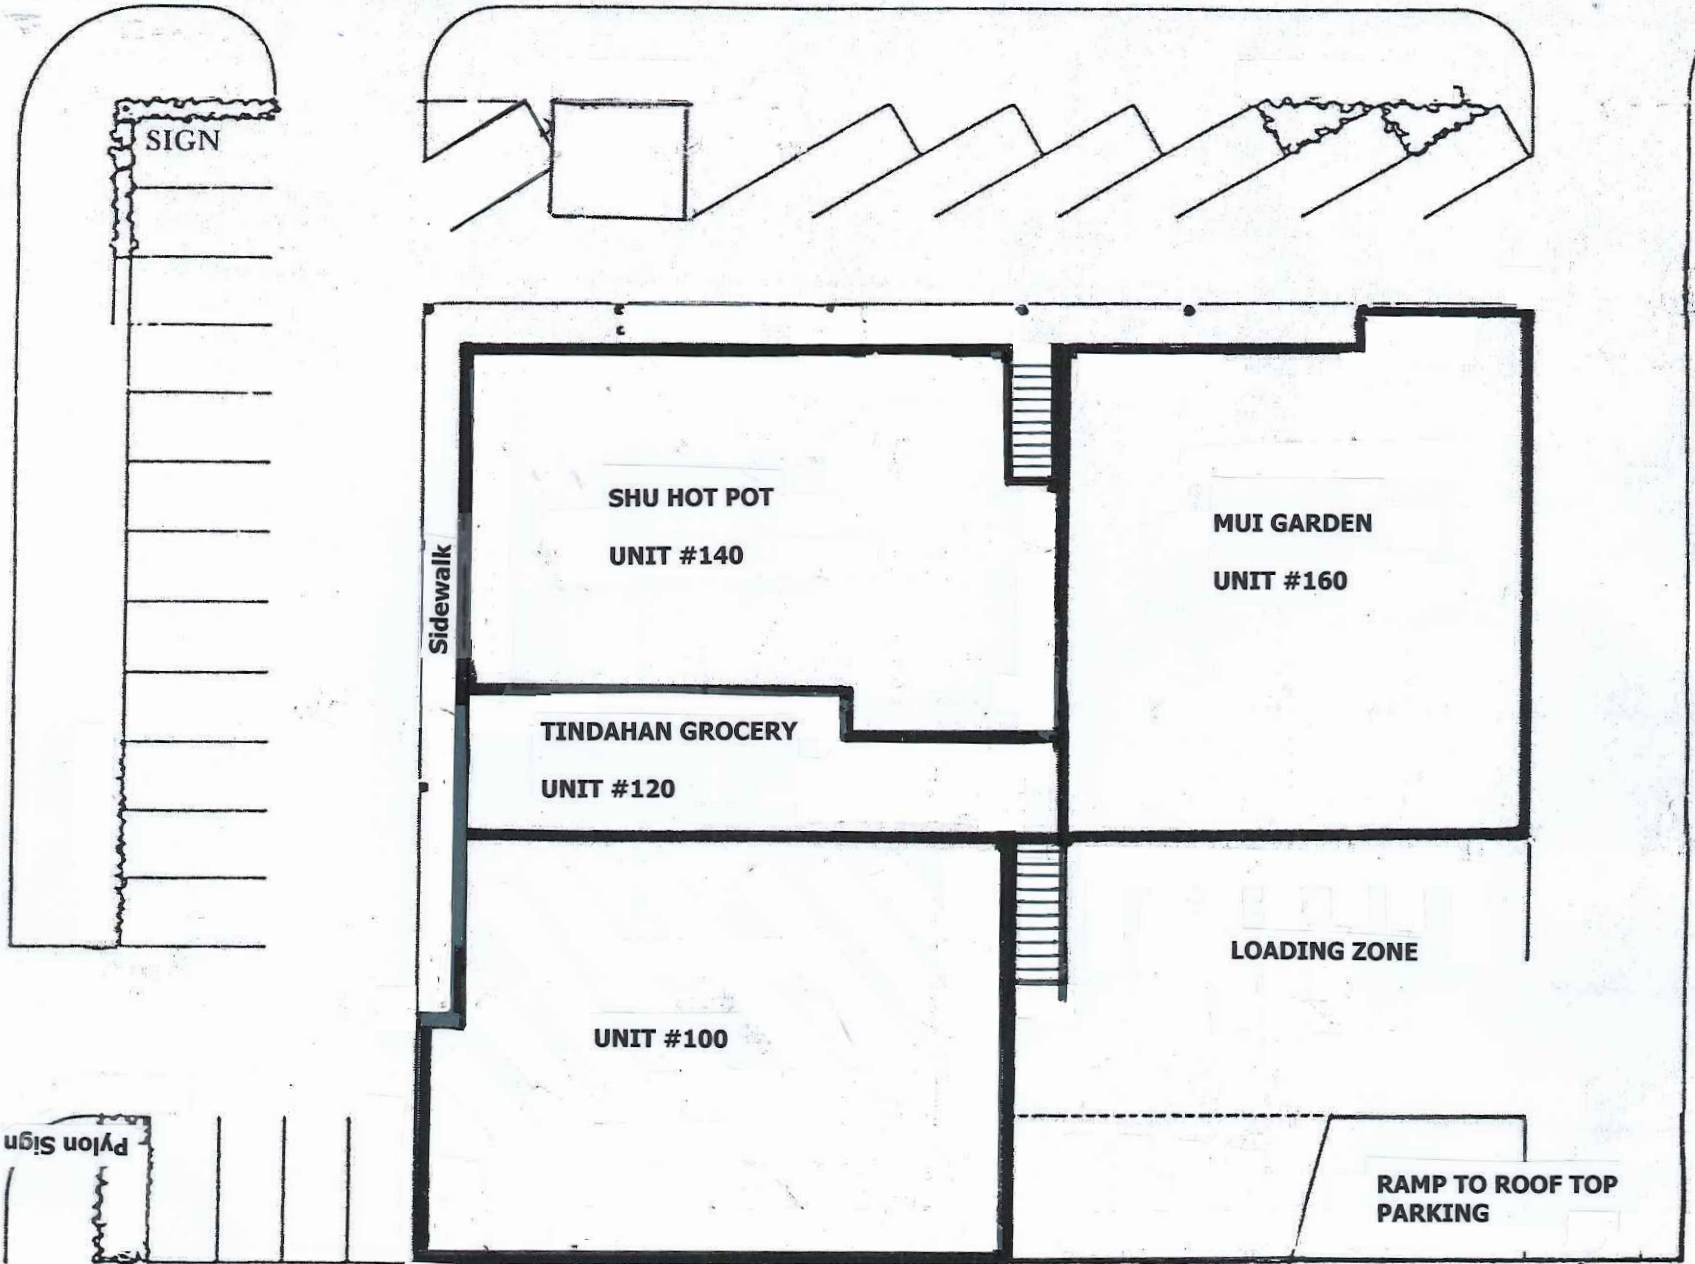

5960 MINORU BLVD

MINORU BLVD

FIRBRIDGE WAY

SIGN

SHU HOT POT
UNIT #140

TINDAHAN GROCERY
UNIT #120

UNIT #100

MUI GARDEN
UNIT #160

LOADING ZONE

RAMP TO ROOF TOP
PARKING

Sidewalk

Pylon Sign